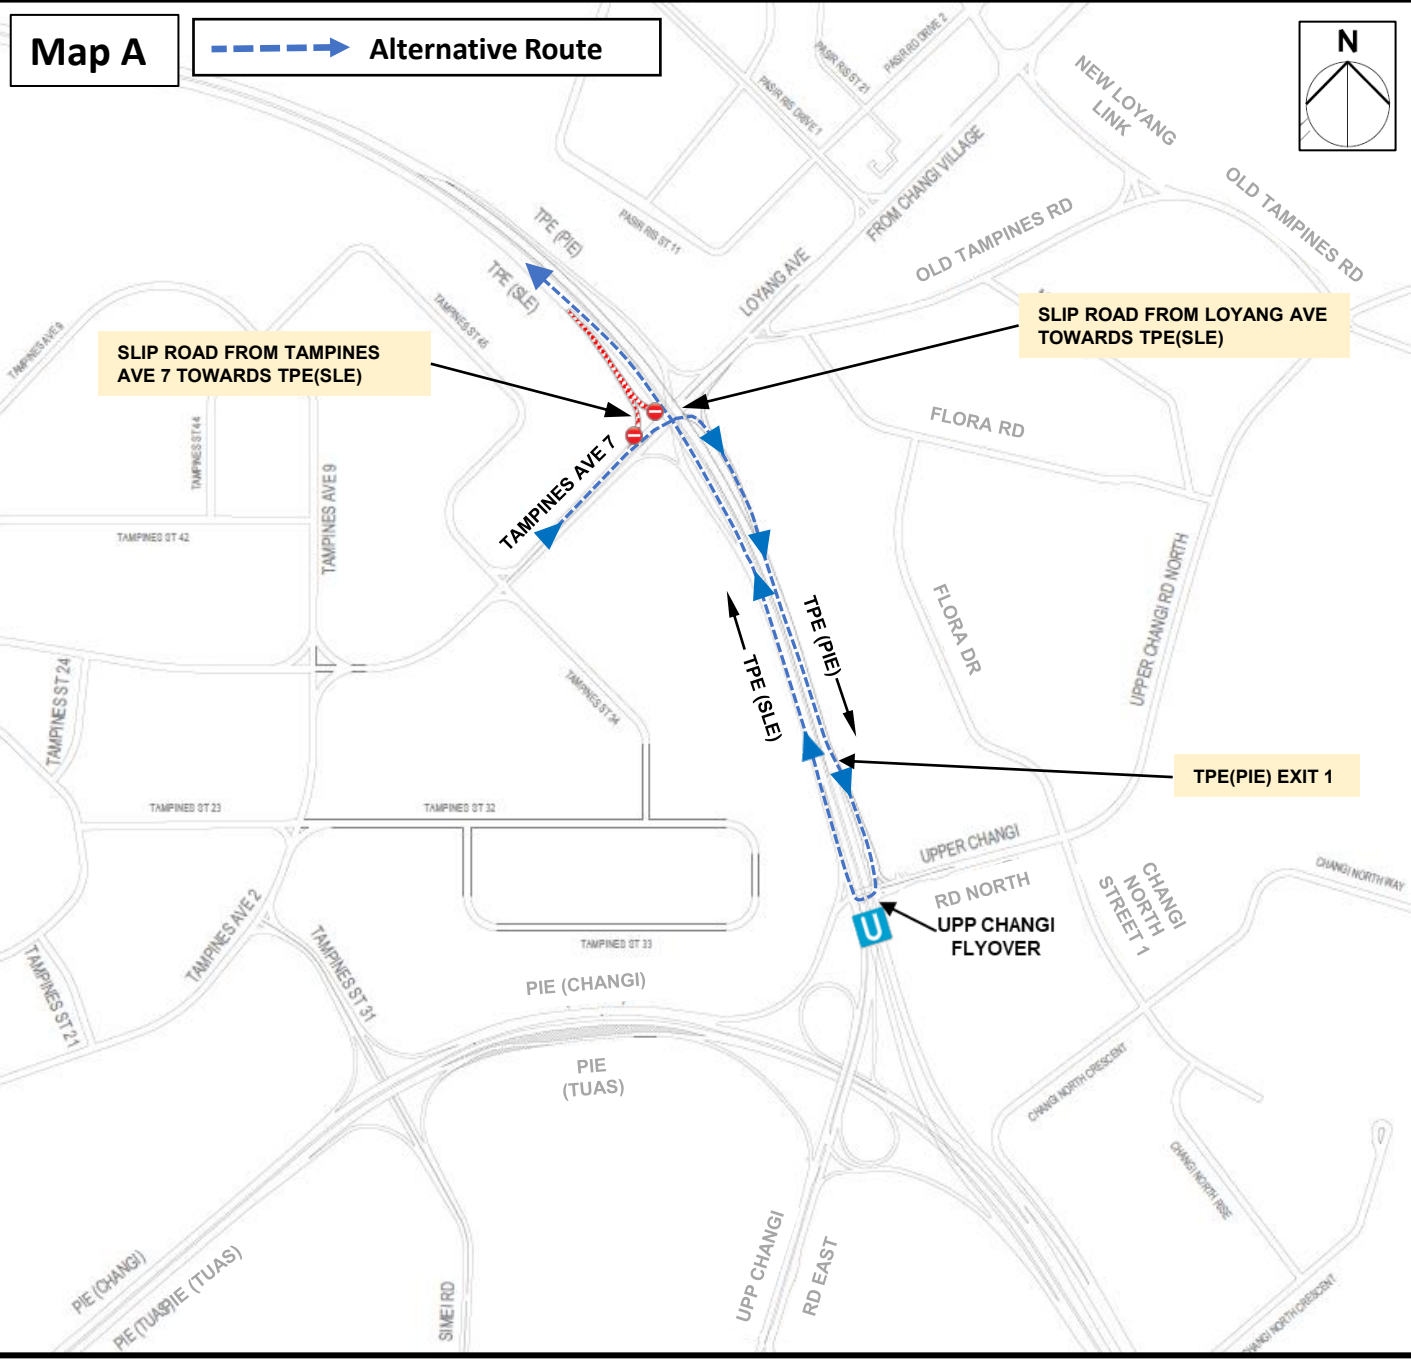

21 June 2026 and 28 June 2026
10.00pm to 05.30am

Map A

 **Alternative Route**

SLIP ROAD FROM TAMPINES AVE 7 TOWARDS TPE(SLE)

SLIP ROAD FROM LOYANG AVE TOWARDS TPE(SLE)

TPE(PIE) EXIT 1

UPP CHANGI FLYOVER

Alternative route:

Use TPE(PIE) Exit 1 towards Upp Changi Rd East/North and make a U-turn to TPE(SLE) below Upp Changi Flyover

21 June 2026 and 28 June 2026
10.00pm to 05.30am

Map B  **Alternative Route**

Alternative route:

Use TPE(PIE) Exit 1 towards Upp Changi Rd East/North and make a U-turn to TPE(SLE) below Upp Changi Flyover

Or

Use Upp Changi Rd North to TPE(SLE) via Flora Rd and Flora Drive.