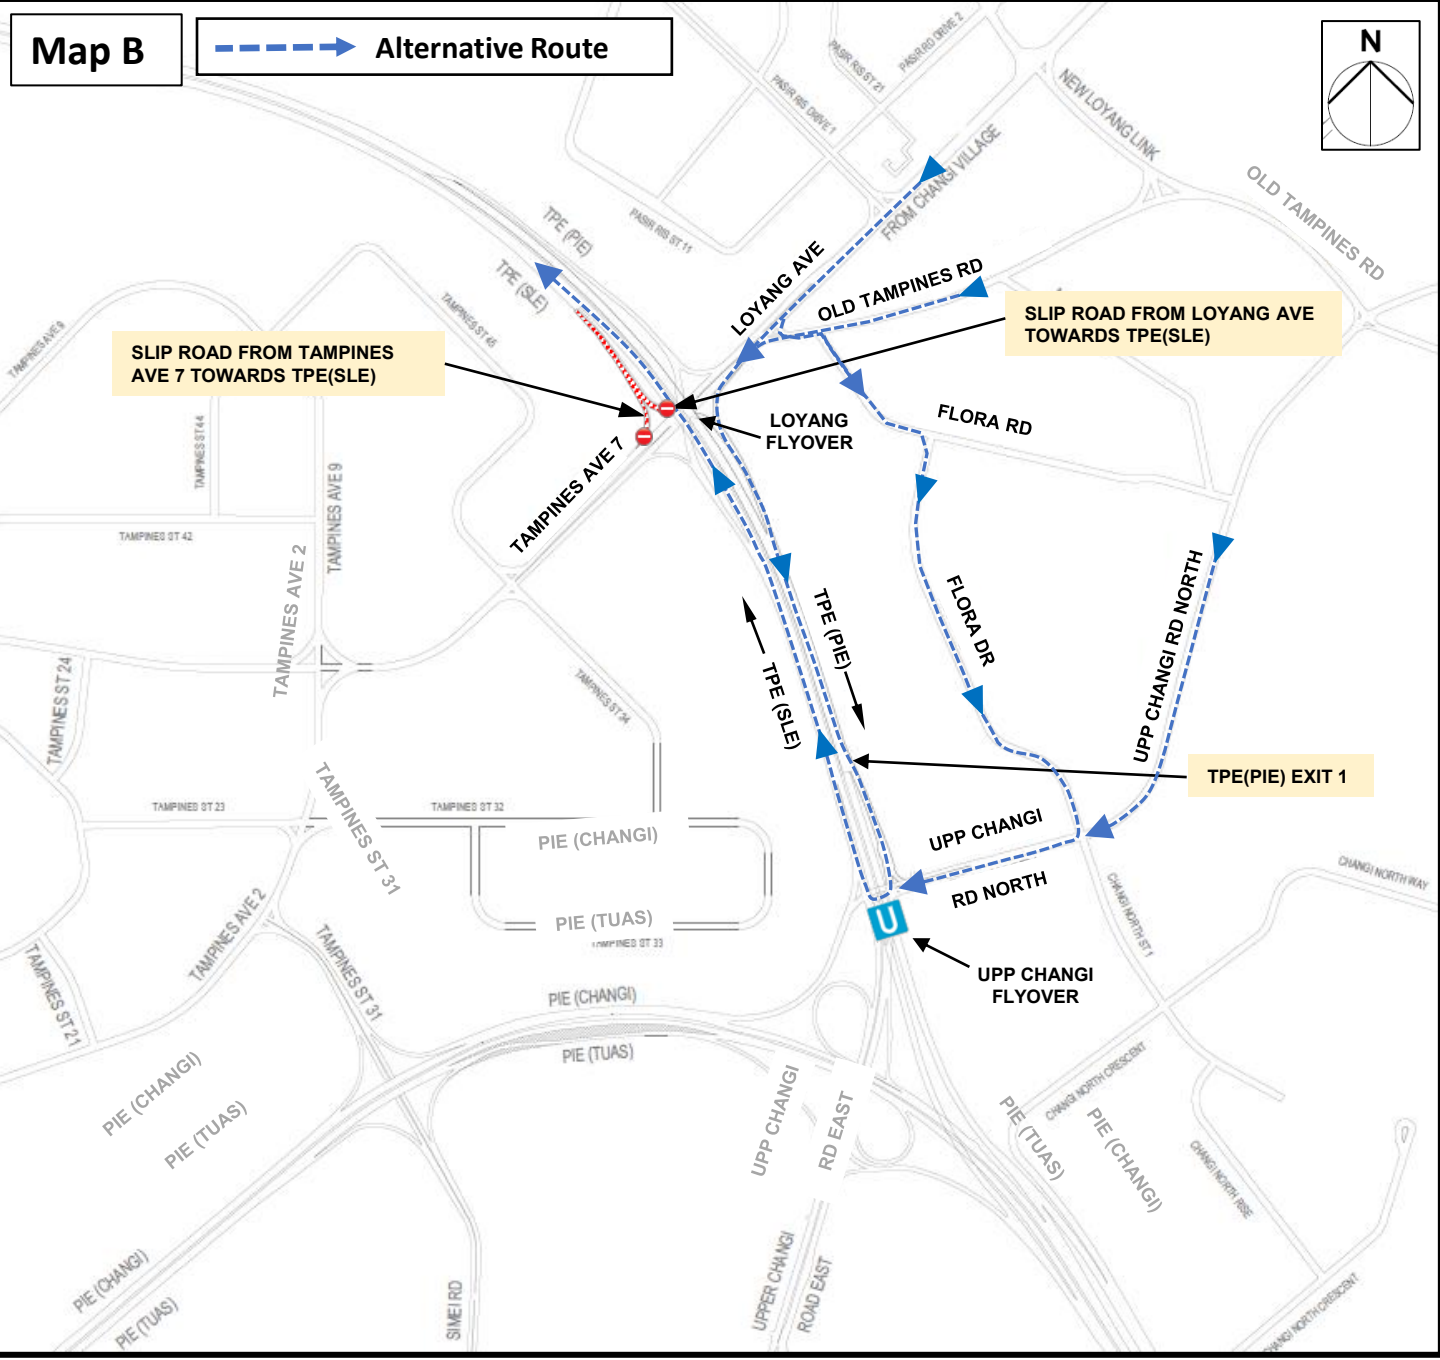

21 June 2026 and 28 June 2026
10.00pm to 05.30am

Map A

 **Alternative Route**

SLIP ROAD FROM TAMPINES AVE 7 TOWARDS TPE(SLE)

SLIP ROAD FROM LOYANG AVE TOWARDS TPE(SLE)

TPE(PIE) EXIT 1

UPP CHANGI FLYOVER

Alternative route:

Use TPE(PIE) Exit 1 towards Upp Changi Rd East/North and make a U-turn to TPE(SLE) below Upp Changi Flyover

21 June 2026 and 28 June 2026
10.00pm to 05.30am

Map B  **Alternative Route**

Alternative route:

Use TPE(PIE) Exit 1 towards Upp Changi Rd East/North and make a U-turn to TPE(SLE) below Upp Changi Flyover

Or

Use Upp Changi Rd North to TPE(SLE) via Flora Rd and Flora Drive.